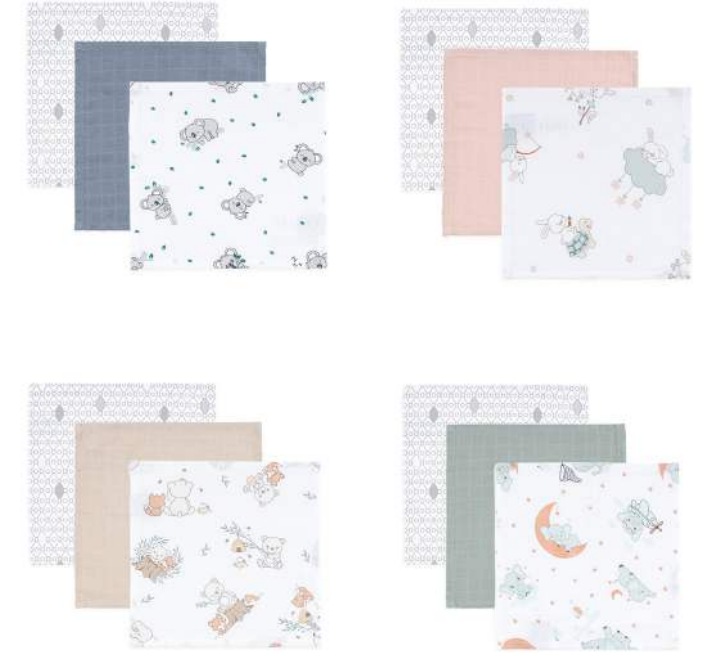

CUSTOMER-CENTRIC APPROACH: We value your feedback for quality and comfort and pay attention to every detail.

TECHNICAL DETAILS

Fabric: **100% cotton**

Dimensions: **30x30 cm**

Care Instructions: **Wash at 30 degrees and dry without exposing to direct sunlight.**

With the Gezenbebe Hero 3-Piece Muslin Mouth and Shoulder Cloth Set, your baby's day is more comfortable, and your style is more distinctive. By your side at every moment, with Gezenbebe quality.

COLORS **ENG** Product Use

Gezenbebe Hero 3-Piece Muslin Mouth and Shoulder Cloth Set (30x30)

PRODUCT DESCRIPTION

Gezenbebe Hero 3-Piece Muslin Mouth and Shoulder Cloth Set (30x30): Every Drop, A Heroic Touch!

The Gezenbebe Hero 3-Piece Muslin Mouth and Shoulder Cloth Set is with you at every moment of your little heroes! Made with carefully selected 100% cotton muslin fabric, these mouth and shoulder cloths will win your admiration both for their softness and durability. The set includes 3 types of handkerchiefs: Gezenbebe's iconic pattern, original cute hero designs of Elephant, Bunny, Teddy Bear, and Koala, and solid pastel-toned muslin cloth. During feeding hours or playtimes, with these cloths that will be by your baby's side, you can also comfortably use them over your shoulder, and easily clean your baby's delicate skin from drool or food residues without harming it. With Gezenbebe quality, we bring elegance and functionality together in your baby care.